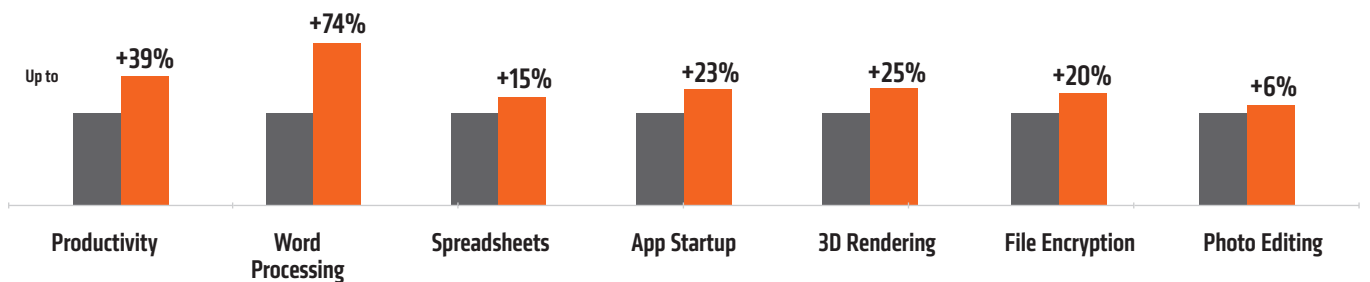

Game on average 7% faster across top titles¹

- AMD Ryzen™ 7 6800H (8 cores) + GeForce GTX 3060
- Intel Core i7-12700H (14 cores) + GeForce GTX 3060

Up to **+15% longer battery life²**

Get double digit performance leads across content creation and productivity workloads²