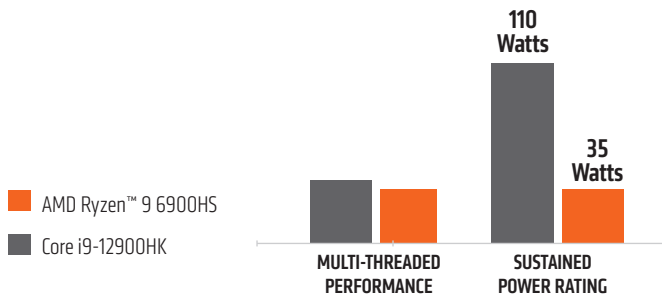

AMD Brings Faster Gaming, More Efficient Performance

FOR THIN AND LIGHT GAMING LAPTOPS WITH LONG-LASTING BATTERY LIFE

AMD Ryzen™ 7 6800H processor offers on average **7% FASTER GAMING** while using **8% LESS POWER** than Intel Core i7-12700H across select titles¹

AMD Ryzen™ 9 6900HS can provide up to **2.6X the performance per watt** compared to Intel Core i9-12900HK³

AMD Ryzen™ Processors Ideal Match for Powerful Gaming Graphics⁴

WHERE DO YOUR CUSTOMERS WANT TO SPEND THE POWER BUDGET IN THEIR GAMING LAPTOP?

The competition is maxing out processor power at 105W, at the expense of efficiency and graphics.

AMD laptop graphics are multiple segments higher, while still maintaining lower overall system TDP for better mobile experience.