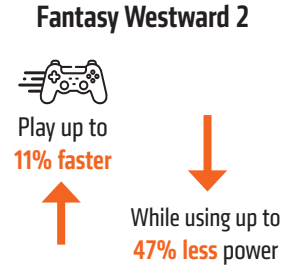

AMD Brings Faster Gaming, More Efficient Performance

FOR THIN AND LIGHT GAMING LAPTOPS WITH LONG-LASTING BATTERY LIFE

AMD Ryzen™ 7 6800H processor offers on average **7% FASTER GAMING** while using **8% LESS POWER** than Intel Core i7-12700H across select titles¹

AMD Ryzen™ 9 6900HS can provide up to **2.6X the performance per watt** compared to Intel Core i9-12900HK³

AMD Ryzen™ Processors Ideal Match for Powerful Gaming Graphics⁴

WHERE DO YOUR CUSTOMERS WANT TO SPEND THE POWER BUDGET IN THEIR GAMING LAPTOP?

The competition is maxing out processor power at 105W, at the expense of efficiency and graphics.

AMD laptop graphics are multiple segments higher, while still maintaining lower overall system TDP for better mobile experience.