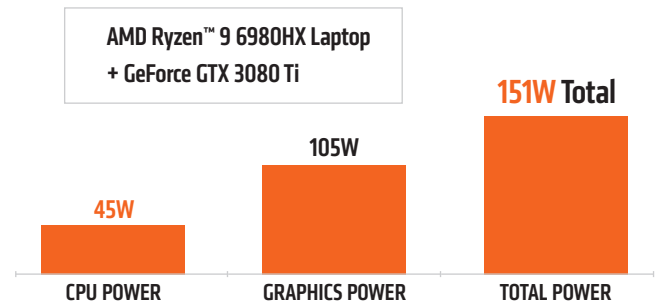

FOOTNOTES

©2022 Advanced Micro Devices, Inc. All rights reserved. AMD, the AMD Arrow logo, Athlon, Ryzen, and combinations thereof, are trademarks of Advanced Micro Devices, Inc. PID # 221424962