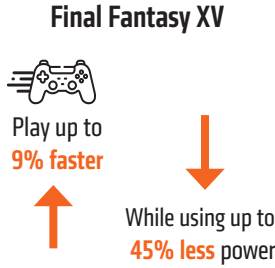

AMD Brings Faster Gaming, More Efficient Performance

FOR THIN AND LIGHT GAMING LAPTOPS WITH LONG-LASTING BATTERY LIFE

AMD Ryzen™ 7 6800H processor offers on average **7% FASTER GAMING** while using **8% LESS POWER** than Intel Core i7-12700H across select titles¹

AMD Ryzen™ 9 6900HS can provide up to **2.6X the performance per watt** compared to Intel Core i9-12900HK³

AMD Ryzen™ Processors Ideal Match for Powerful Gaming Graphics⁴

WHERE DO YOUR CUSTOMERS WANT TO SPEND THE POWER BUDGET IN THEIR GAMING LAPTOP?

The competition is maxing out processor power at 105W, at the expense of efficiency and graphics.

AMD laptop graphics are multiple segments higher, while still maintaining lower overall system TDP for better mobile experience.