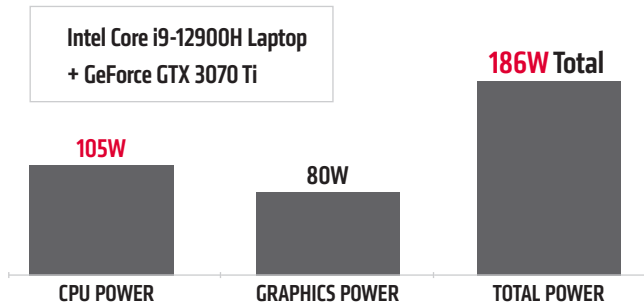

FOOTNOTES

©2022 Advanced Micro Devices, Inc. All rights reserved. AMD, the AMD Arrow logo, Athlon, Ryzen, and combinations thereof, are trademarks of Advanced Micro Devices, Inc. PID # 221424962