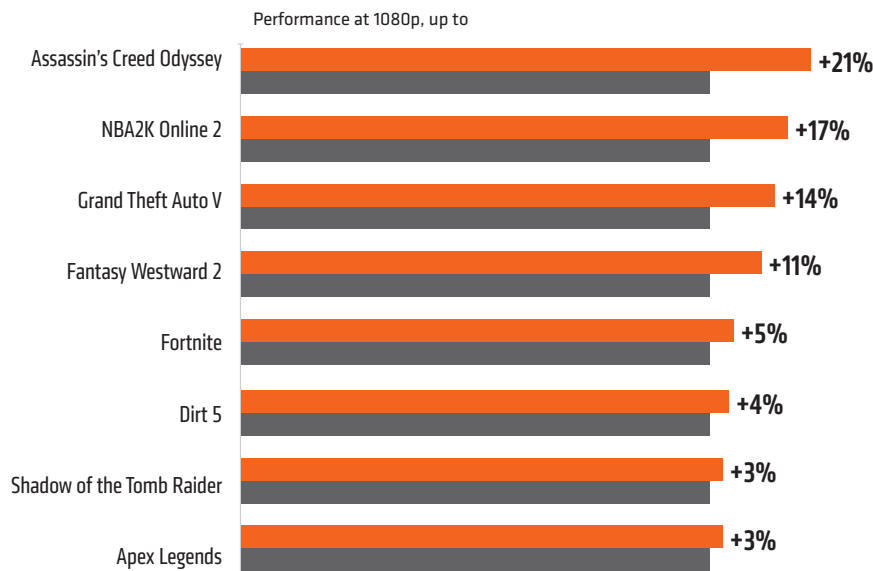

Paired with Premium Graphics & Technologies

Thin, Light, Cool & Quiet Gaming Laptops

AMD leads in AAA Gaming, Everyday Workloads, and Battery Life in Identical Chassis

INTEL NEEDS 14 CORES TO AMD'S 8 CORES, AND STILL CAN'T KEEP UP

Game on average 7% faster across top titles¹

- AMD Ryzen™ 7 6800H (8 cores) + GeForce GTX 3060
- Intel Core i7-12700H (14 cores) + GeForce GTX 3060

Up to **+15% longer battery life²**

Get double digit performance leads across content creation and productivity workloads²